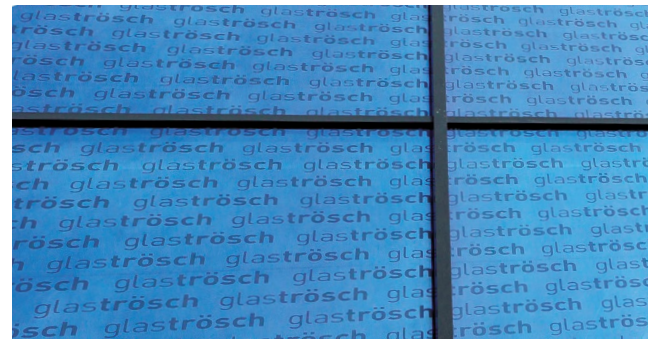

A special kind of branding: The façade of the insulating glass factory of Glas Trösch AG, Gossau, St Gallen, Switzerland.

With an individual design, it is also necessary to ensure a printing degree of 15% on the glass. This figure is recommended by the Swiss Ornithological Institute.

The Swiss Ornithological Institute and your Glas Trösch partner factories will be happy to provide you with information when creating your own designs.

In a nutshell

Aesthetic	Translucent structural design
Functionality	Reduces risk of birds colliding with glass; effective for both transparency and reflection
Application	Glass panes in outdoor areas which are designed to be bird-friendly with transparency or reflection