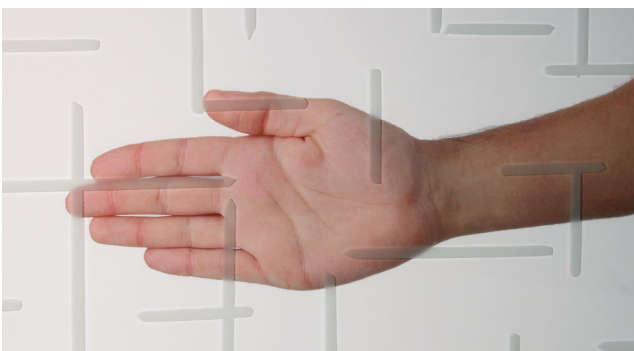

SILVERSTAR BIRDPROTECT

Design aligned with bird's perception

Bird-friendly construction combined with aesthetics

Transparency meets aesthetics

SILVERSTAR BIRDprotect is now more visible for birds. Glas Trösch delivers a design that achieves the optimal effect against bird impact. Through its structure and shape, the ORTHO design disperses the reflections or transparency which are dangerous for birds, enabling them to better recognise the glass as an obstacle. The design can be applied regardless of the installation situation of the insulating glass, and for both thermal and solar control coatings.

According to the Swiss Ornithological Institute, more effective bird protection can only be achieved by means of visible structures on the glass. This is possible with the aesthetic colours and designs from Glas Trösch.

The designs of SILVERSTAR BIRDprotect are assessed in advance by the Swiss Ornithological Institute in Sempach.

Palm rule and degree of printing

As many birds are used to flying through dense branches, they recognise small 'holes' as their opportunity to fly through. According to the Swiss Ornithological Institute, to meet the criteria for highly-effective bird protection, the gap between imprints must be no larger than the palm of your hand. SILVERSTAR BIRDprotect meets these criteria.